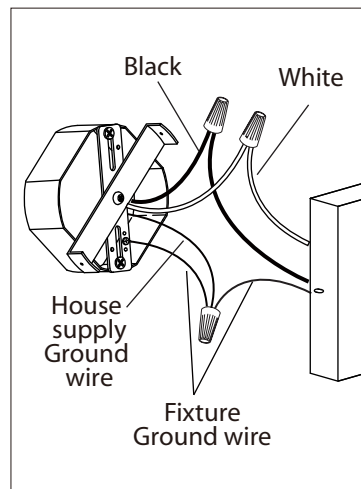

SAFETY PRECAUTIONS:

- 1. TURN OFF ELECTRICAL POWER BEFORE STARTING INSTALLATION OF LIGHT FIXTURE.**
- 2. THIS PRODUCT MUST BE INSTALLED IN ACCORDANCE WITH THE APPLICABLE INSTALLATION CODE BY A PERSON FAMILIAR WITH THE CONSTRUCTION AND OPERATION OF THE PRODUCT AND THE HAZARDS INVOLVED.**
- 3. CONNECT THE GROUND WIRES (BARE COPPER OR GREEN) FROM YOUR FIXTURE TO THE GROUND WIRE (BARE COPPER OR GREEN) OR GROUND SCREW IN THE ELECTRICAL BOX.**
- 4. TO CLEAN THE FIXTURE, TURN OFF THE POWER, WAIT FOR IT TO COOL, AND WIPE THE FIXTURE WITH A CLEAN, SOFT CLOTH.**

NOTE: Product may not look exactly as shown in figures.

INSTALLATION:

- 1.** Remove the mounting bracket from the fixture by unscrewing the 2 screws.

- 2.** Mount the mounting bracket to electrical box using electrical box screws (not included).

- 3.** Connect the ground wires (bare copper or green) from your fixture to the ground wire (bare copper or green) or ground screw in the electrical box. Connect the black wire from the fixture to the black wire in the electrical box and connect the white wire from the fixture to the white wire in the electrical box.

- 4.** Once connections of wires are completed, carefully tuck wires and wire nuts into the electrical box making sure no bare wire (on the black and white) is visible at the wire nuts.

- 5.** Attach fixture to mounting bracket by tightening the 2 screws.