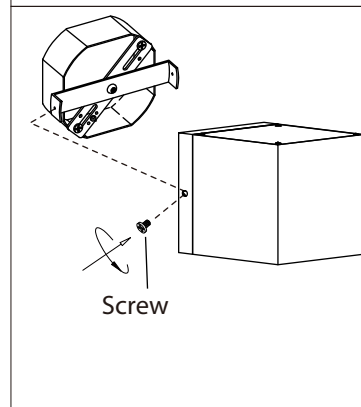

1. **4.** Once connections of wires are completed, carefully tuck wires and wire nuts into the electrical box making sure no bare wire (on the black and white) is visible at the wire nuts.

1. **5.** Attach fixture to mounting bracket by tightening the 2 screws.

This LED light is suitable to be dimmed by
LEVITON# 742-6672-HLW, 722-6674-PDW MAX 150 W
Lutron # SCL-153PH-WH MAX 150 W.
The MAX rated wattage of this model is 13.5 W