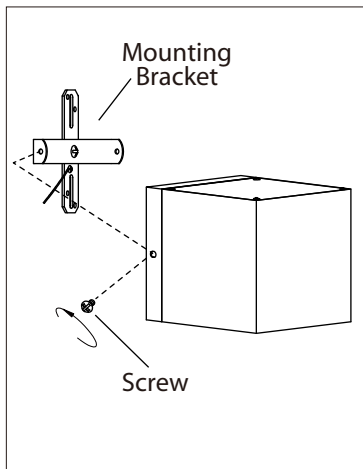

IMPORTANT SAFETY INSTRUCTIONS

SAVE THESE INSTRUCTIONS

TOOLS AND MATERIALS REQUIRED:

Phillips
Screwdriver

Wire Cutters

Pliers

Wrench

Wiring supplies
as required by
local electrical
code

SAFETY PRECAUTIONS:

- 1. TURN OFF ELECTRICAL POWER BEFORE STARTING INSTALLATION OF LIGHT FIXTURE.**
- 2. THIS PRODUCT MUST BE INSTALLED IN ACCORDANCE WITH THE APPLICABLE INSTALLATION CODE BY A PERSON FAMILIAR WITH THE CONSTRUCTION AND OPERATION OF THE PRODUCT AND THE HAZARDS INVOLVED.**
- 3. CONNECT THE GROUND WIRES (BARE COPPER OR GREEN) FROM YOUR FIXTURE TO THE GROUND WIRE (BARE COPPER OR GREEN) OR GROUND SCREW IN THE ELECTRICAL BOX.**
- 4. TO CLEAN THE FIXTURE, TURN OFF THE POWER, WAIT FOR IT TO COOL, AND WIPE THE FIXTURE WITH A CLEAN, SOFT CLOTH.**

NOTE: Product may not look exactly as shown in figures.

INSTALLATION:

- 1.** Remove the mounting bracket from the fixture by unscrewing the 2 screws.

- 2.** Mount the mounting bracket to electrical box using electrical box screws (not included).