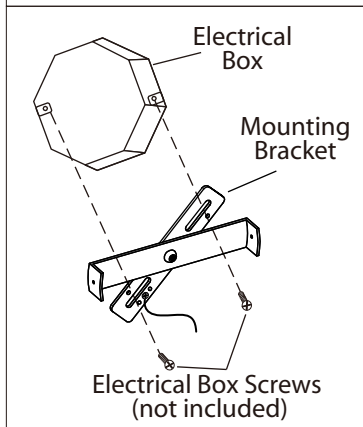

SAFETY PRECAUTIONS:

- 1. TURN OFF ELECTRICAL POWER BEFORE STARTING INSTALLATION OF LIGHT FIXTURE.**
- 2. THIS PRODUCT MUST BE INSTALLED IN ACCORDANCE WITH THE APPLICABLE INSTALLATION CODE BY A PERSON FAMILIAR WITH THE CONSTRUCTION AND OPERATION OF THE PRODUCT AND THE HAZARDS INVOLVED.**
- 3. CONNECT THE GROUND WIRES (BARE COPPER OR GREEN) FROM YOUR FIXTURE TO THE GROUND WIRE (BARE COPPER OR GREEN) OR GROUND SCREW IN THE ELECTRICAL BOX.**
- 4. TO CLEAN THE FIXTURE, TURN OFF THE POWER, WAIT FOR IT TO COOL, AND WIPE THE FIXTURE WITH A CLEAN, SOFT CLOTH.**

NOTE: Product may not look exactly as shown in figures.

INSTALLATION:

- 1.** Remove the mounting bracket from the fixture by unscrewing the 2 screws.

- 2.** Mount the mounting bracket to electrical box using electrical box screws (not included).