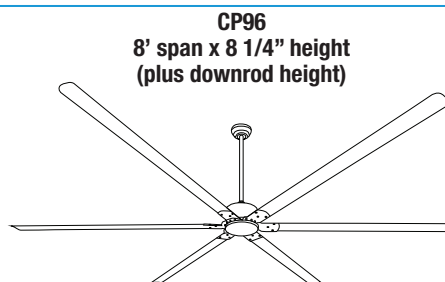

DOWNRODS

24" L24" x 1" dia.

DR24-CPPG Painted grey

DR24-CPBK Matte black

DR24-CPWH White

36" L36" x 1" dia.

DR36-CPPG Painted grey

DR36-CPBK Matte black

DR36-CPWH White

DIMENSIONS

COMPLETE WITH
5 SPEED CONTROL