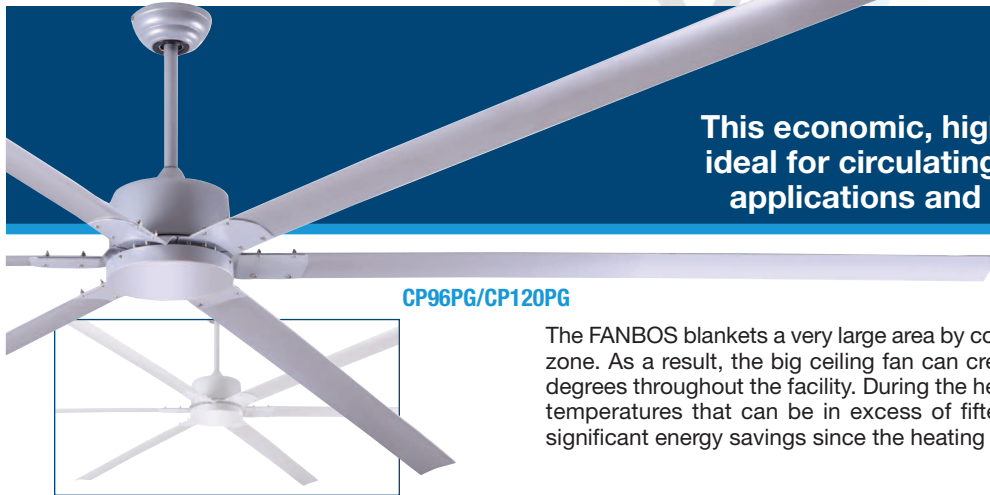

FANBOS

This economic, high volume low speed fan design is ideal for circulating air in Industrial and Commercial applications and can help save energy year round.

CP96PG/CP120PG

The FANBOS blankets a very large area by constantly moving air to create an expansive comfort zone. As a result, the big ceiling fan can create an evaporative cooling effect of three to four degrees throughout the facility. During the heating season, The FANBOS can destratify uneven temperatures that can be in excess of fifteen degrees from ceiling to floor. This results in significant energy savings since the heating system cycles less frequently.

FEATURES

- Six aluminum airfoils contoured for maximum air movement.
- DC motor for quiet performance and low operating cost.
- 5 speed forward and reverse with remote control (wall mountable).
- Control multiple fans with one remote within 50'.
- 1/4" powder-coated steel and anodized aluminum chassis resists rusting and corrosion even in cold and damp environments.
- Standard with a 1" diameter 12" long downrod. 24" and 36" lengths available to purchase separately.
- Easy installation with standard ball hanger design.
- 48" lead wires.
- 120 volts