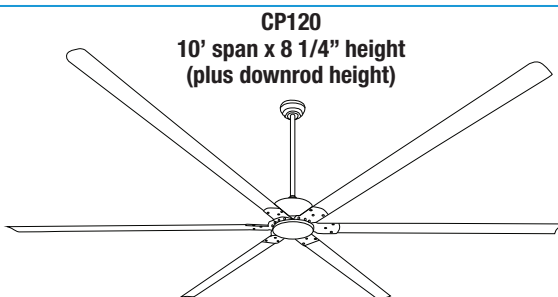

FEATURES

- Six aluminum airfoils contoured for maximum air movement.
- DC motor for quiet performance and low operating cost.
- 5 speed forward and reverse with remote control (wall mountable).
- Control multiple fans with one remote within 50'.
- 1/4" powder-coated steel and anodized aluminum chassis resists rusting and corrosion even in cold and damp environments.
- Standard with a 1" diameter 12" long downrod. 24" and 36" lengths available to purchase separately.
- Easy installation with standard ball hanger design.
- 48" lead wires.
- 120 volts

DOWNRODS

24" L24" x 1" dia.

DR24-CPPG Painted grey

DR24-CPBK Matte black

DR24-CPWH White

36" L36" x 1" dia.

DR36-CPPG Painted grey

DR36-CPBK Matte black

DR36-CPWH White

DIMENSIONS

COMPLETE WITH
5 SPEED CONTROL